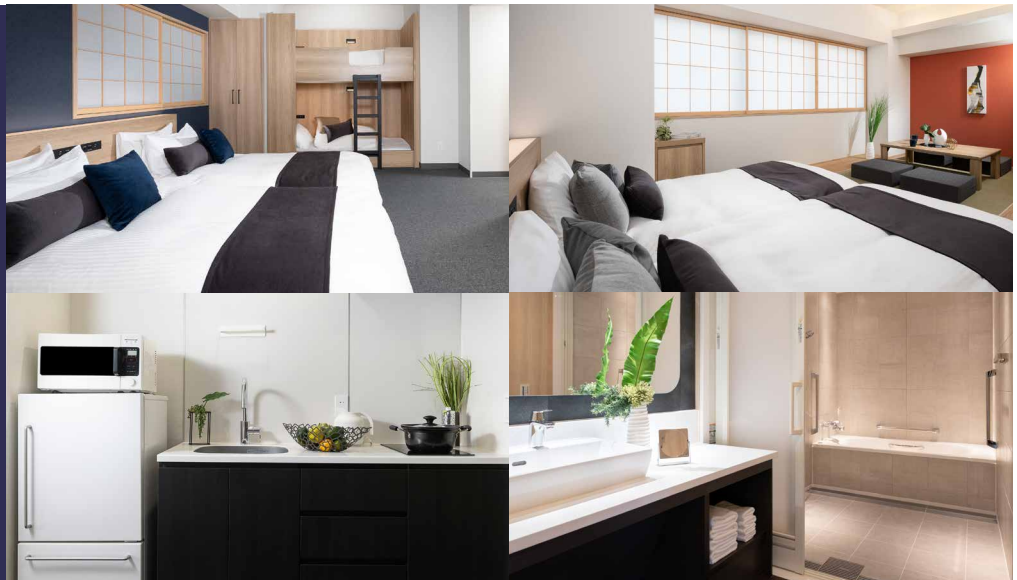

10-minute walk
徒歩10分

※The travel time is only an estimation and may vary depending on traffic conditions. ※所要時間は、交通状況により前後する場合がございます。

ROOM

MIMARU offers rooms that can accommodate up to 10 people. You can choose the room that best suits your travel style, from Japanese-style rooms, rooms with two bedrooms, and more.

MIMARUなら最大10人が泊まれるお部屋をご用意。和室、2ベッドルームなど旅の過ごし方に合わせてお部屋をお選びいただけます。

※Room type and capacity of each room vary by facilities.

STAFF

Our staff who come from all over the world have a passion for Japan and are just waiting to share it with you.