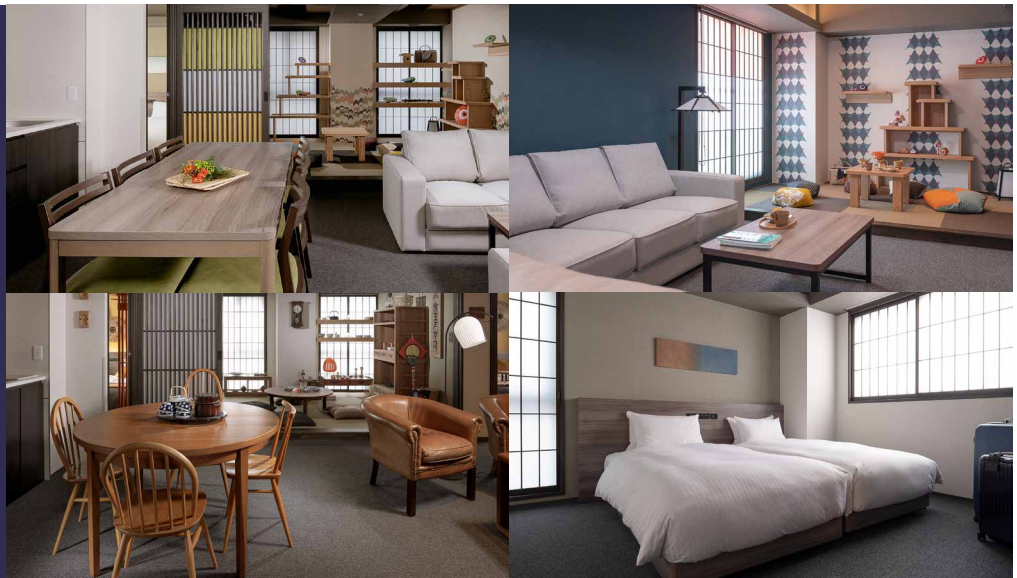

11-minute walk
徒歩11分

※The travel time is only an estimation and may vary depending on traffic conditions. ※所要時間は、交通状況により前後する場合がございます。

ROOM

MIMARU offers rooms that can accommodate up to 10 people. You can choose the room that best suits your travel style, from Japanese-style rooms, rooms with two bedrooms, and more.

MIMARUなら最大10人が泊まれるお部屋をご用意。和室、2ベッドルームなど旅の過ごし方に合わせてお部屋をお選びいただけます。

※Room type and capacity of each room vary by facilities.

STAFF

Our staff who come from all over the world have a passion for Japan and are just waiting to share it with you.