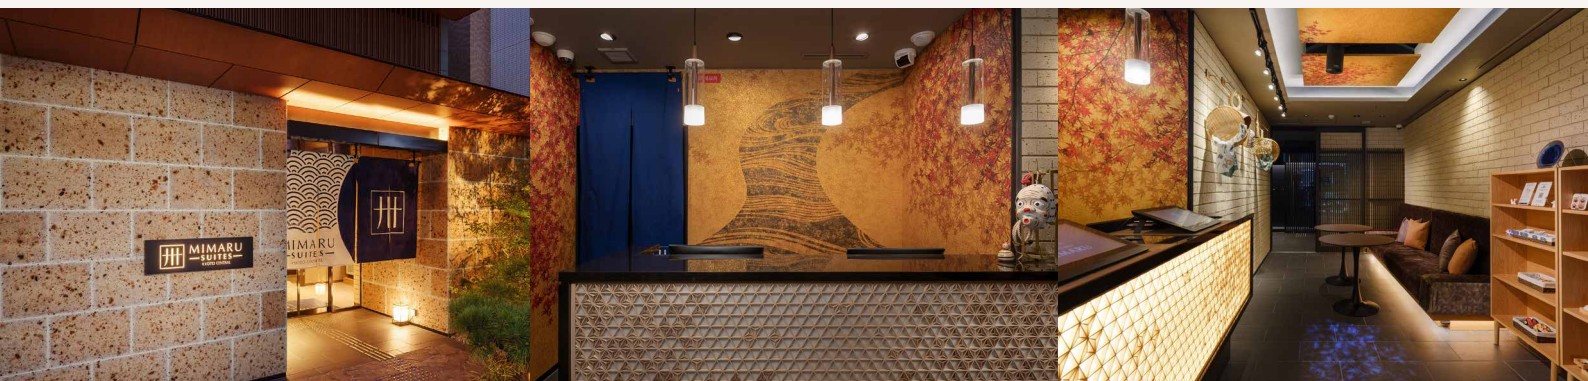

MIMARU SUITES Kyoto Central

MIMARU SUITES 京都CENTRAL

Located just a 3-minute walk from Karasuma Oike Station, allowing easy movement in any direction within Kyoto City. All rooms offer two separate bedrooms in a spacious 85m² apartment.

11-minute walk
徒歩11分

※The travel time is only an estimation and may vary depending on traffic conditions. ※所要時間は、交通状況により前後する場合がございます。

ROOM

MIMARU offers rooms that can accommodate up to 10 people. You can choose the room that best suits your travel style, from Japanese-style rooms, rooms with two bedrooms, and more.