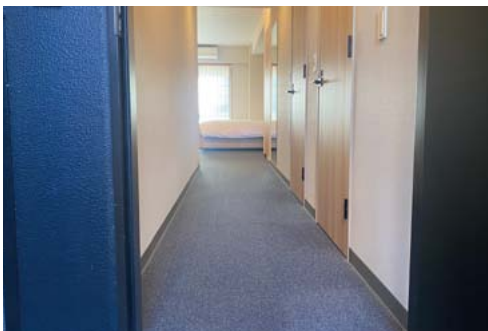

The following items are available for free rental.
(Please note that the number of items is limited.)

- ・Freestanding Handrail
- ・Shower chair
- ・Bath grip

客室入口
Guest room entrance

- 扉の構造：開き戸
- 扉の幅：82 cm
- 段差の状況：ドア下に段差あり (1.5 cm)
- スロープの状況：平坦