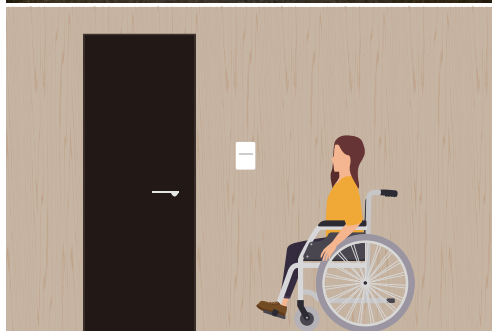

The following items are available for free rental.
(Please note that the number of items is limited.)

- ・Freestanding Handrail
- ・Shower Chair
- ・Bath Grip

客室入口
Guest Room Entrance

- 扉の構造：開き戸
- 扉の幅：85 cm
- 段差の状況：ドア下に段差あり (1 cm)
- スロープの状況：平坦