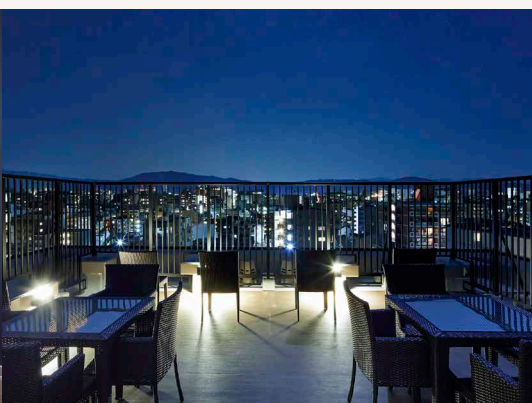

Station

Horikawa Takoyakushi (Kyoto City Bus)
京都市バス9号・50号系統 堀川蛸薬師バス停

2-minute walk
徒歩2分

Nijojo-mae Station Exit 1 (Kyoto City Subway Tozai Line)
京都市営地下鉄 東西線 二条駅前 1番出口

8-minute walk
徒歩8分

※The travel time is only an estimation and may vary depending on traffic conditions. ※所要時間は、交通状況により前後する場合がございます。